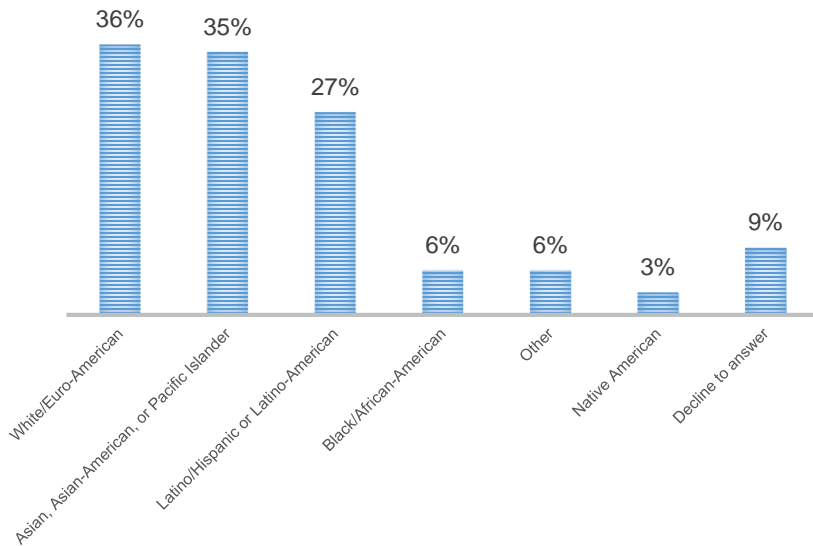

THE BROAD VISITORS

Conducted from December 1, 2015 to February 28, 2016

Margin of error +/-2.6%

WHO DID YOU VISIT WITH?

AGE

AVERAGE AGE: 32

ETHNICITY

GENDER

THE BROAD

AVERAGE PARTY SIZE: 2.9

ANNUAL HOUSEHOLD INCOME

PARTY SIZE

WHERE DO VISITORS COME FROM?

KNOWLEDGE OF CONTEMPORARY ART

REASONS FOR VISITING

THE BROAD