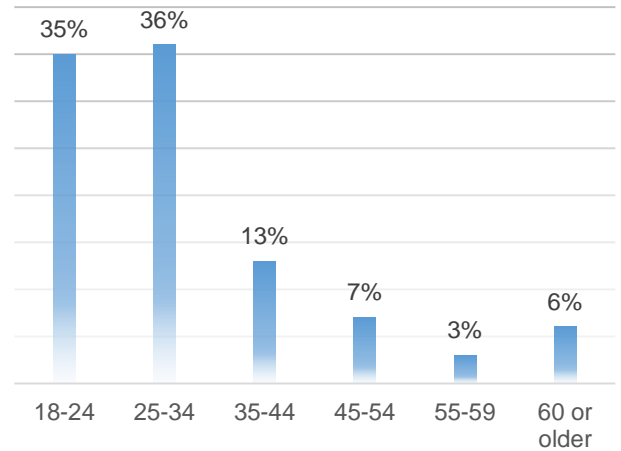

THE BROAD VISITORS

Conducted from December 1, 2015 to February 28, 2016

Margin of error +/-2.6%

WHO DID YOU VISIT WITH?

AGE

AVERAGE AGE: 32

ETHNICITY

GENDER

THE BROAD

AVERAGE PARTY SIZE: 2.9

ANNUAL HOUSEHOLD INCOME

PARTY SIZE

WHERE DO VISITORS COME FROM?

KNOWLEDGE OF CONTEMPORARY ART

REASONS FOR VISITING

THE BROAD