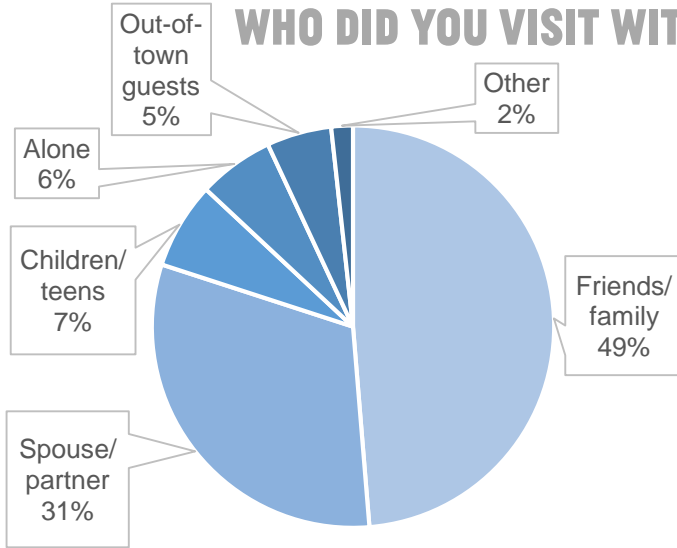

THE BROAD VISITORS

Conducted from December 1, 2015 to February 28, 2016

Margin of error +/-2.6%

WHO DID YOU VISIT WITH?

AGE

AVERAGE AGE: 32

ETHNICITY

GENDER

THE BROAD

AVERAGE PARTY SIZE: 2.9

ANNUAL HOUSEHOLD INCOME

PARTY SIZE

WHERE DO VISITORS COME FROM?

KNOWLEDGE OF CONTEMPORARY ART

REASONS FOR VISITING

THE BROAD