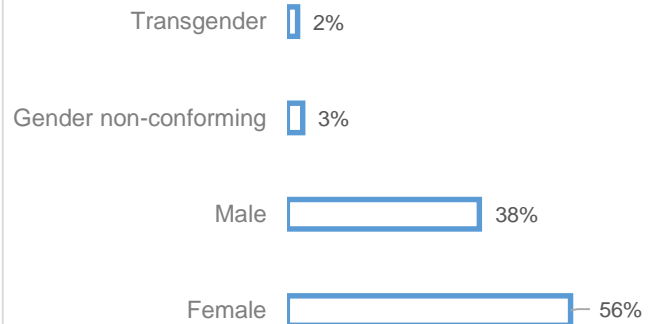

THE BROAD VISITORS

Conducted from December 1, 2015 to February 28, 2016

Margin of error +/-2.6%

WHO DID YOU VISIT WITH?

AGE

AVERAGE AGE: 32

ETHNICITY

GENDER

THE BROAD

AVERAGE PARTY SIZE: 2.9

ANNUAL HOUSEHOLD INCOME

PARTY SIZE

WHERE DO VISITORS COME FROM?

KNOWLEDGE OF CONTEMPORARY ART

REASONS FOR VISITING

THE BROAD