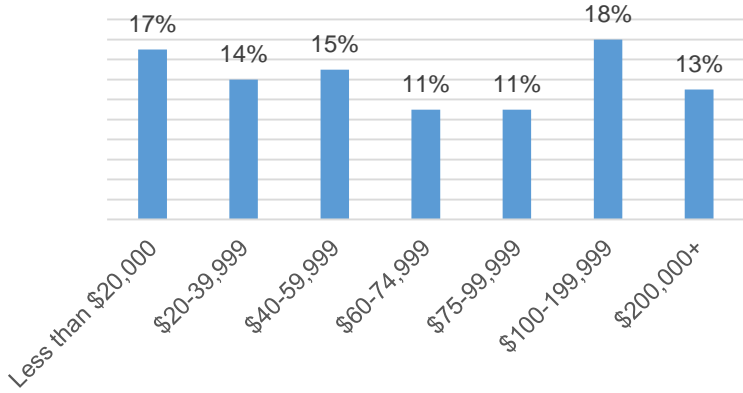

THE BROAD VISITORS

Conducted from December 1, 2015 to February 28, 2016

Margin of error +/-2.6%

WHO DID YOU VISIT WITH?

AGE

AVERAGE AGE: 32

ETHNICITY

GENDER

THE BROAD

AVERAGE PARTY SIZE: 2.9

ANNUAL HOUSEHOLD INCOME

PARTY SIZE

WHERE DO VISITORS COME FROM?

KNOWLEDGE OF CONTEMPORARY ART

REASONS FOR VISITING

THE BROAD