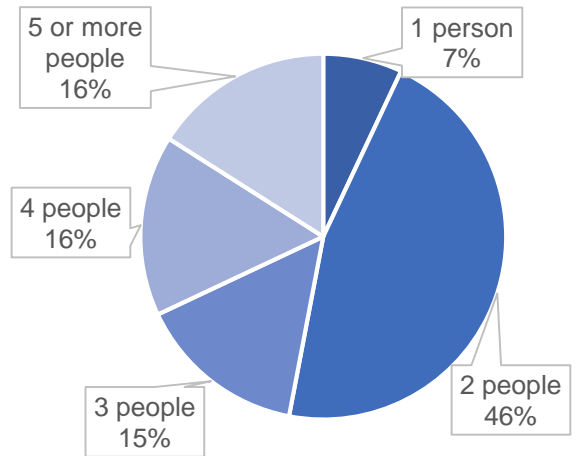

THE BROAD VISITORS

Conducted from December 1, 2015 to February 28, 2016

Margin of error +/-2.6%

WHO DID YOU VISIT WITH?

AGE

AVERAGE AGE: 32

ETHNICITY

GENDER

THE BROAD

AVERAGE PARTY SIZE: 2.9

ANNUAL HOUSEHOLD INCOME

PARTY SIZE

WHERE DO VISITORS COME FROM?

KNOWLEDGE OF CONTEMPORARY ART

REASONS FOR VISITING

THE BROAD