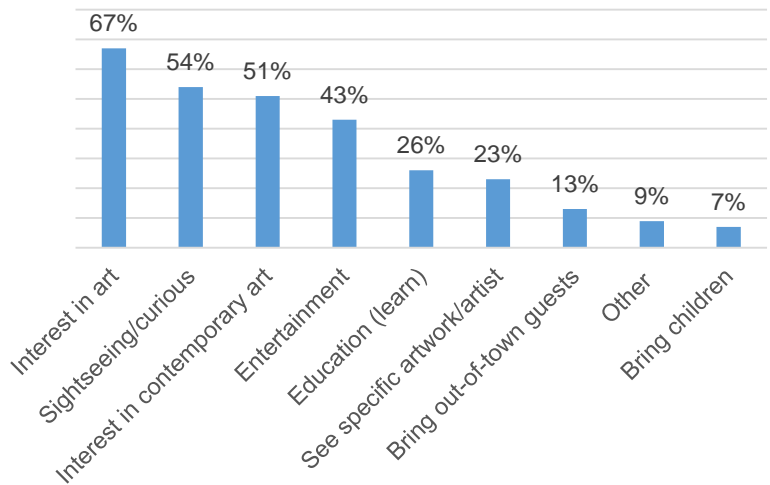

THE BROAD VISITORS

Conducted from December 1, 2015 to February 28, 2016

Margin of error +/-2.6%

WHO DID YOU VISIT WITH?

AGE

AVERAGE AGE: 32

ETHNICITY

GENDER

THE BROAD

AVERAGE PARTY SIZE: 2.9

ANNUAL HOUSEHOLD INCOME

PARTY SIZE

WHERE DO VISITORS COME FROM?

KNOWLEDGE OF CONTEMPORARY ART

REASONS FOR VISITING

THE BROAD