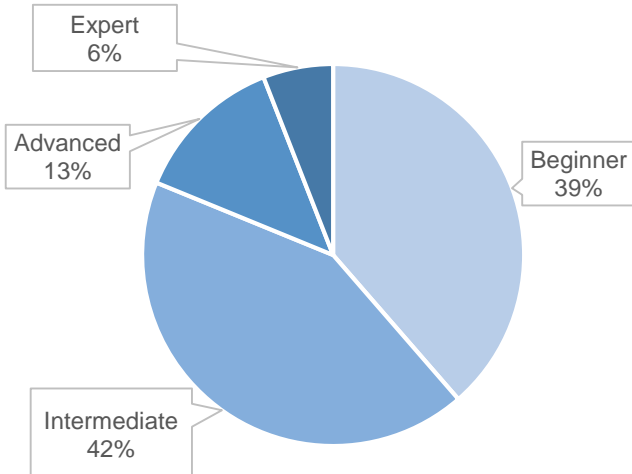

THE BROAD VISITORS

Conducted from December 1, 2015 to February 28, 2016

Margin of error +/-2.6%

WHO DID YOU VISIT WITH?

AGE

AVERAGE AGE: 32

ETHNICITY

GENDER

THE BROAD

AVERAGE PARTY SIZE: 2.9

ANNUAL HOUSEHOLD INCOME

PARTY SIZE

WHERE DO VISITORS COME FROM?

KNOWLEDGE OF CONTEMPORARY ART

REASONS FOR VISITING

THE BROAD